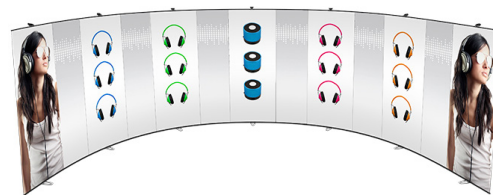

This flexible display system includes Expand LinkWall units (banner stand type of products) with flexible panels in between, connected with a patented magnetic solution. The flexible panel has a rubber profile that enables you to change the shape of your display. Combine as many as you like to create your own Expand LinkWall.

Stand out from the crowd

Stand out from the crowd with this great exhibition stand in a unique shape with two integrated monitors, the counter Expand PodiumCase, carpet and spotlights.

Sizes:

Width: flexible
Height: 220 & 250 cm graphic height
(total product height is 228 & 258 cm)

With 7 Expand LinkWall units, 6 flexible panels & 3 end panels you can create all displays below.

Serpentine

End panel

Add end panels for a three-dimensional look.

Open U shape

Curved mural

Star island

L shape

U shape

Triangular towers

Perfectly straight walls

Add as many Expand LinkWall units together as you like to create a perfectly straight wall. Also available double-sided. Here used with end-panels for a three-dimensional look.