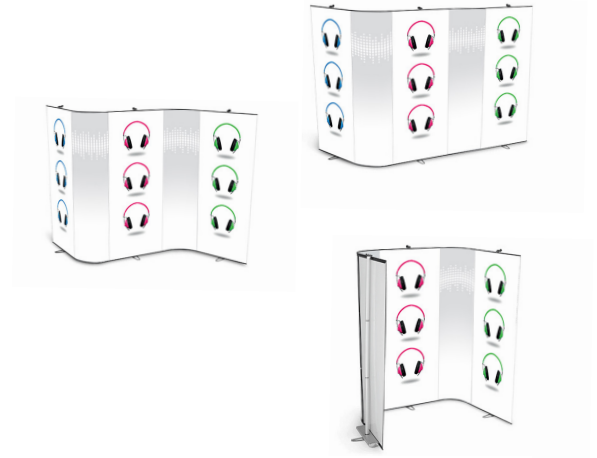

Expand LinkWall

The Expand LinkWall allows for the ultimate in flexibility to meet the needs of your event space. Simply change the shape by bending it to fit your location. The size is changed by adding or removing panels.

This flexible display system includes Expand LinkWall units (banner stand type of products) with flexible panels in between, connected with a patented magnetic solution. The flexible panel has a rubber profile that enables you to change the shape of your display. Combine as many as you like to create your own Expand LinkWall.

Stand out from the crowd

Stand out from the crowd with this great exhibition stand in a unique shape with two integrated monitors, the counter Expand PodiumCase, carpet and spotlights.

Sizes:

Width: flexible
Height: 220 & 250 cm graphic height
(total product height is 228 & 258 cm)

...or in the Expand PodiumCase

The combined counter & transport box Expand PodiumCase holds 3 Expand LinkWall units, 2 flexible links & spotlights. You also fit table top & inner shelves for the counter.