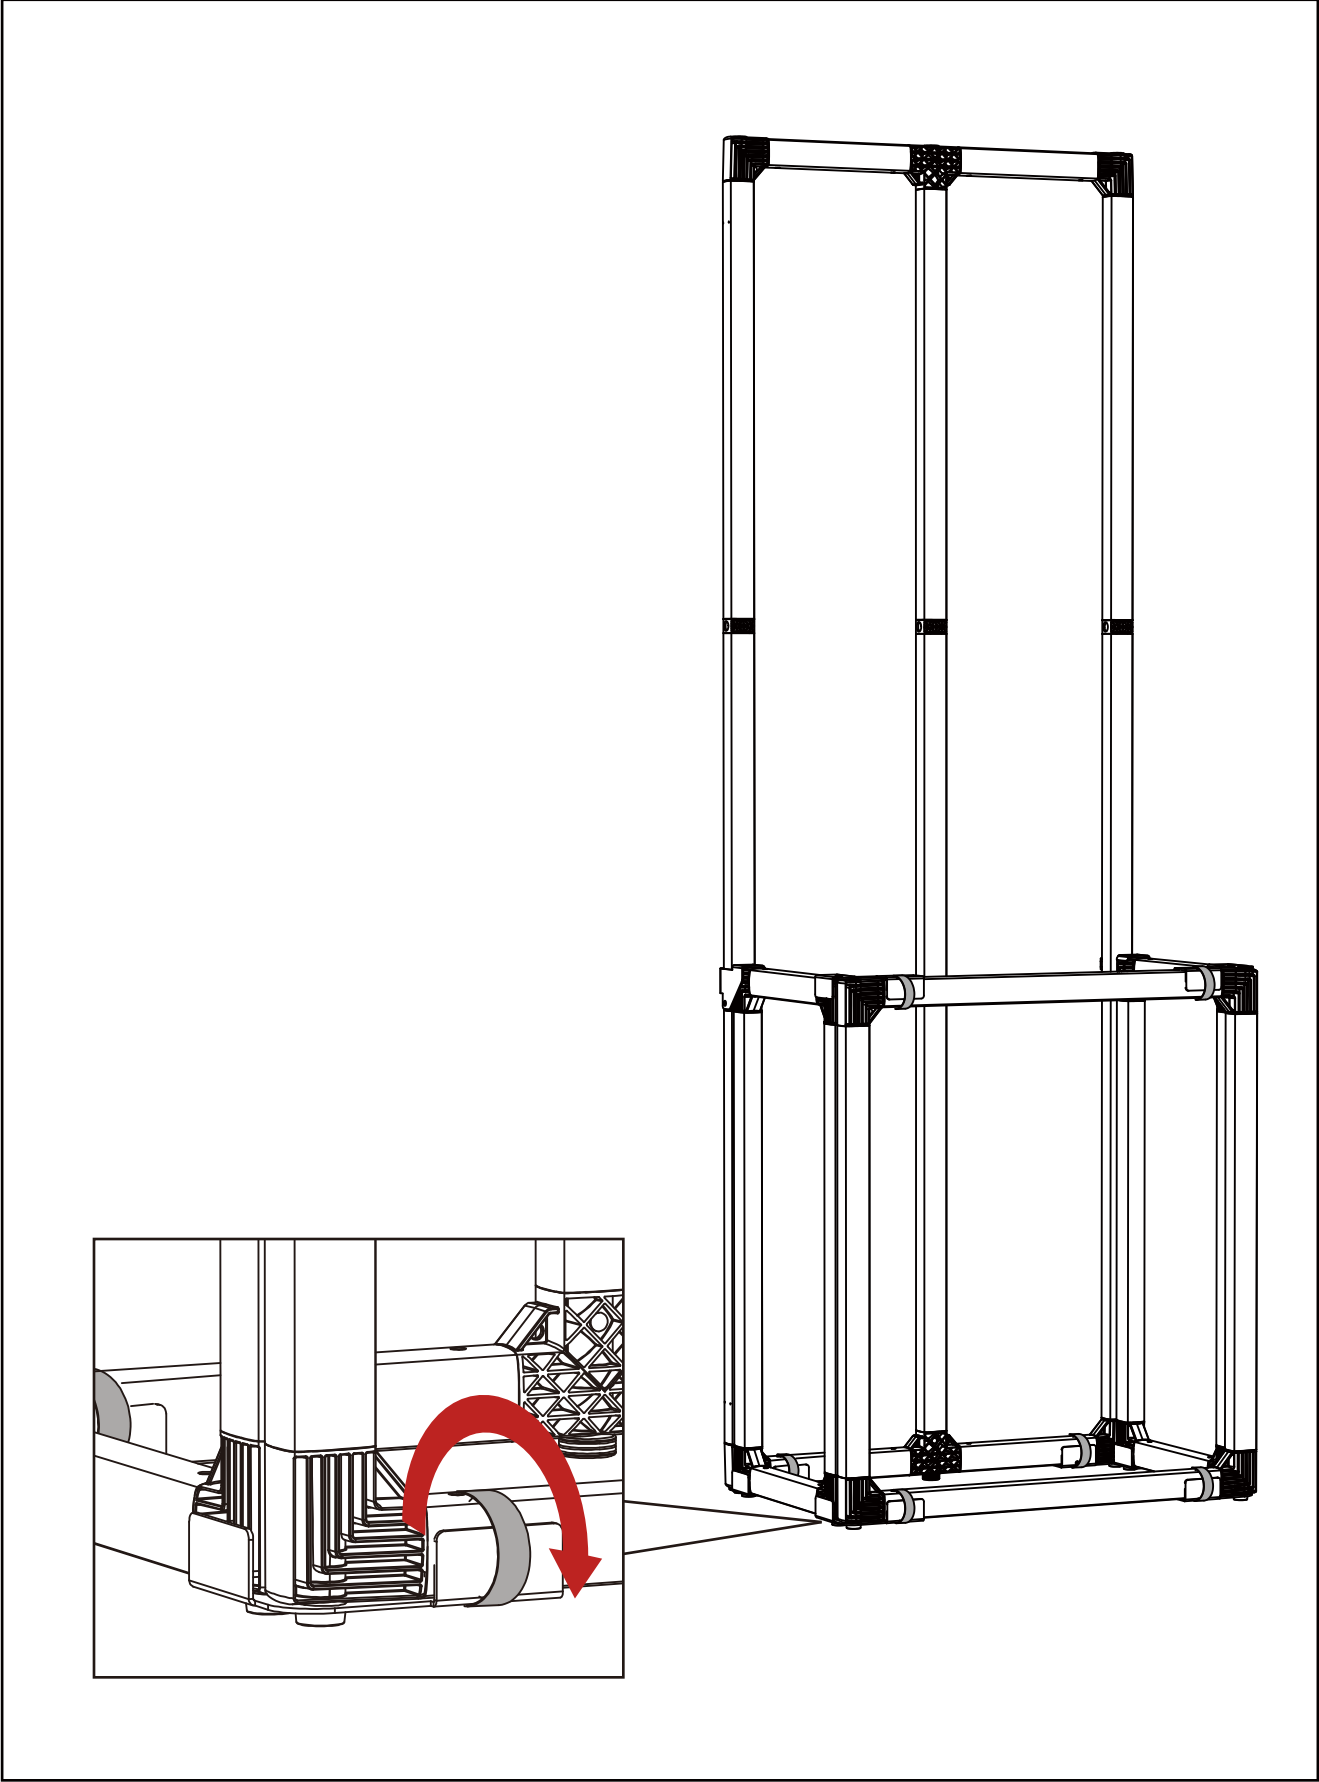

# Expand GrandFabric Demo pod with monitor set-up instruction

Backside Frame

# Frontside Frame with bracket

# Frontside Frame with bracket

Fixed Velcro

## Mounting Table top