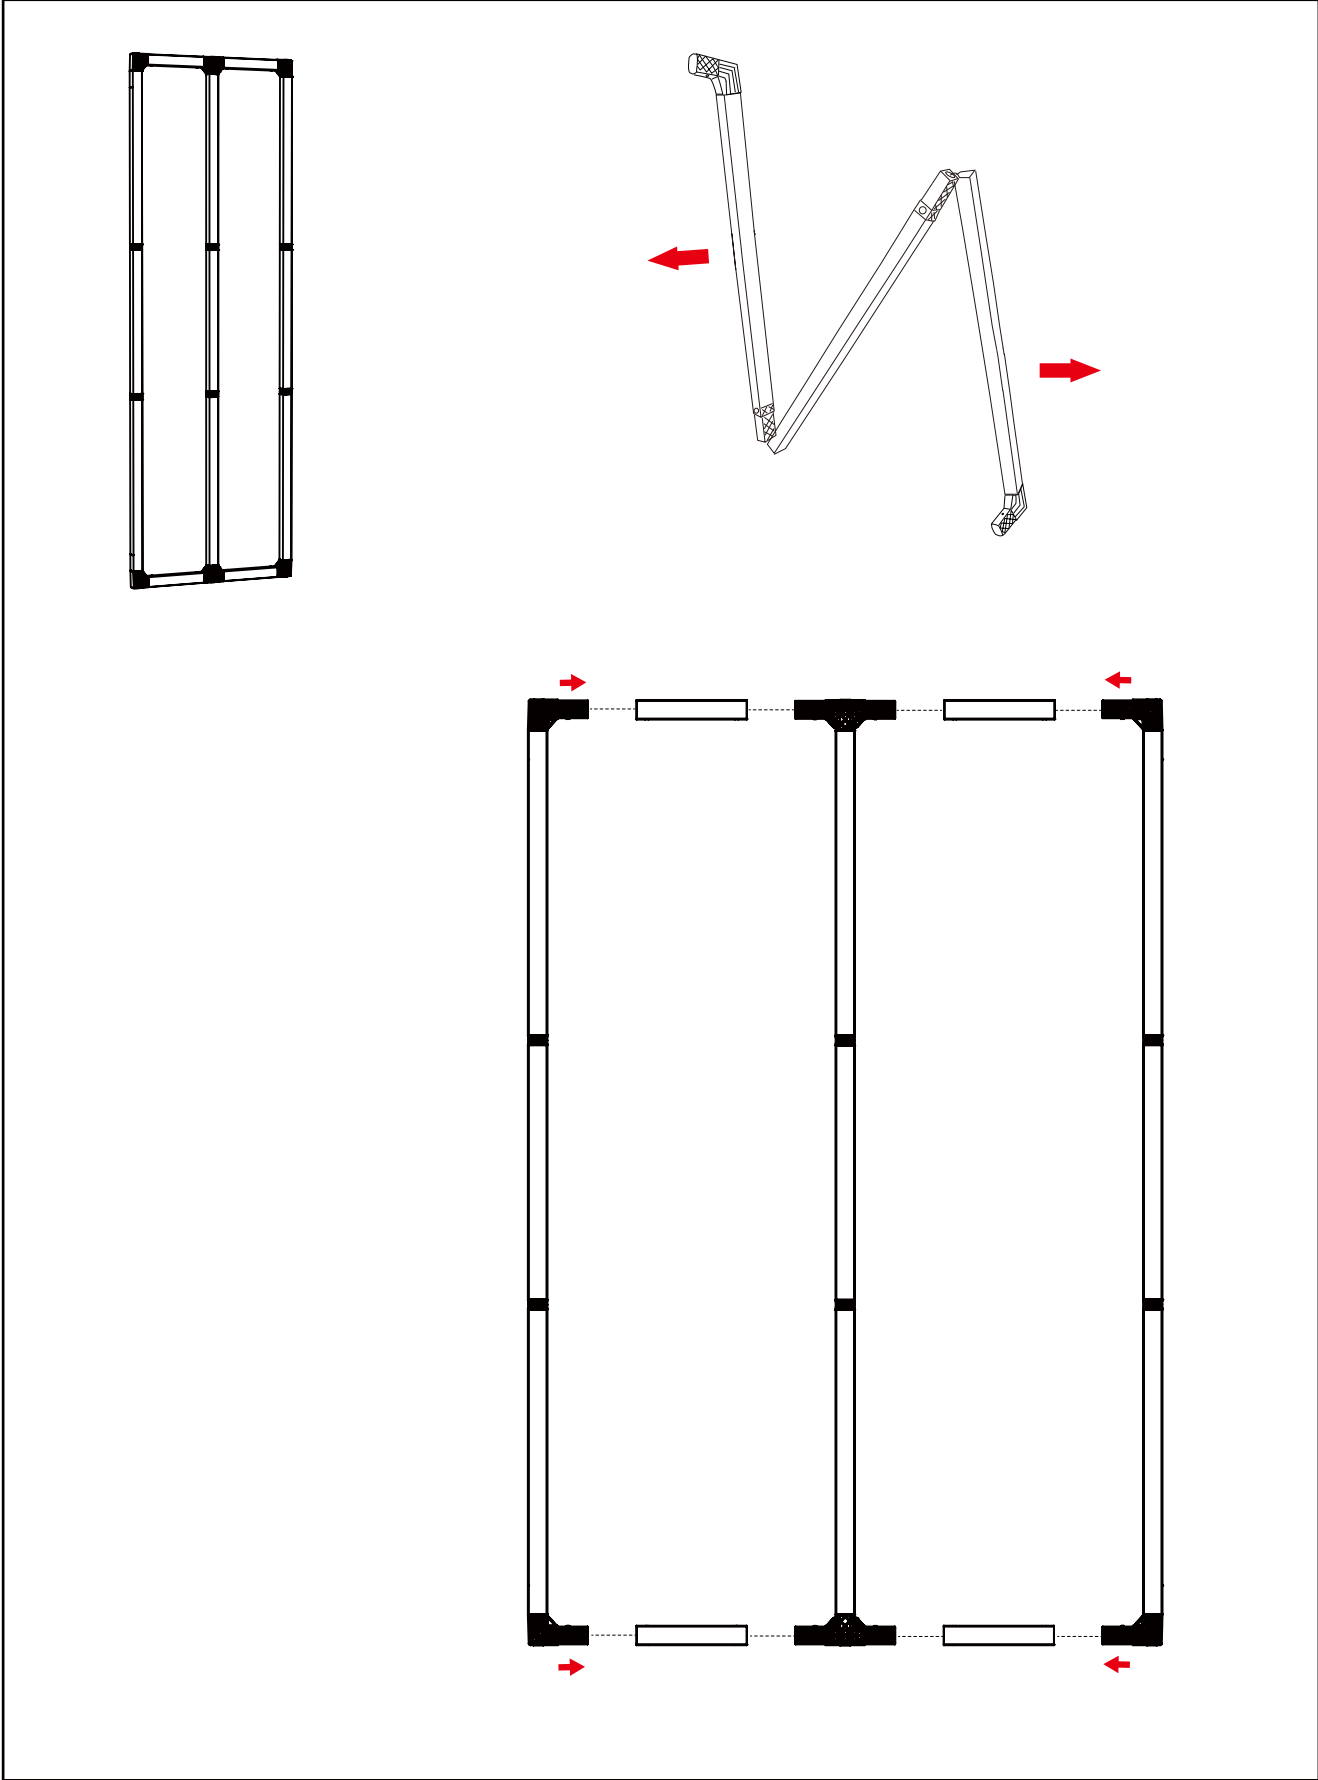

# Expand GrandFabric Demo pod with monitor set-up instruction

Backside Frame

# Frontside Frame with bracket

# Frontside Frame with bracket

Fixed Velcro

## Mounting Table top