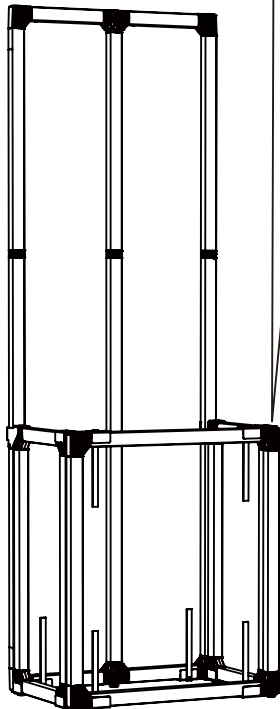

# Expand GrandFabric Demo pod with monitor set-up instruction

Backside Frame

# Frontside Frame with bracket

# Frontside Frame with bracket

Fixed Velcro

## Mounting Table top