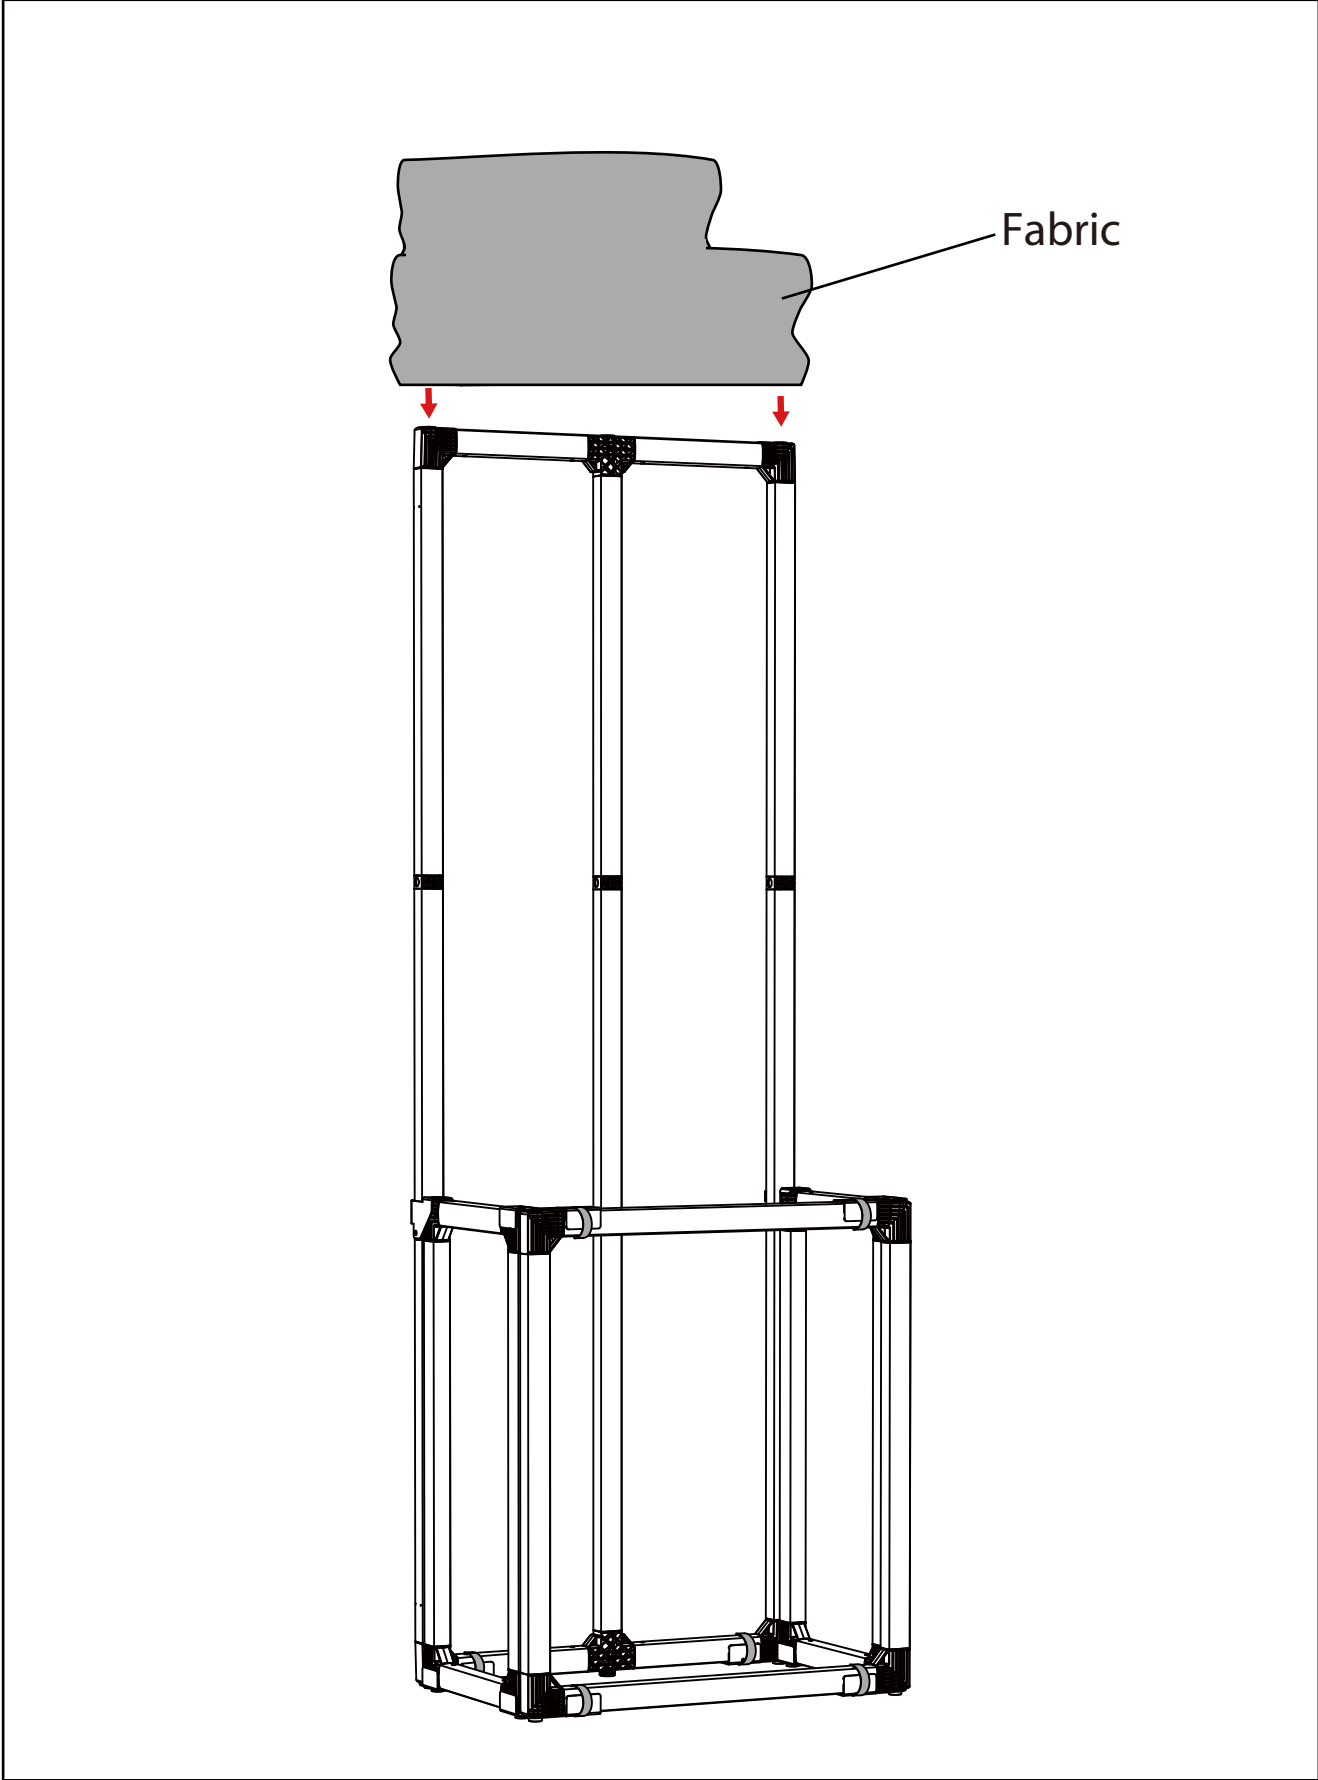

# Expand GrandFabric Demo pod with monitor set-up instruction

Backside Frame

# Frontside Frame with bracket

# Frontside Frame with bracket

Fixed Velcro

## Mounting Table top