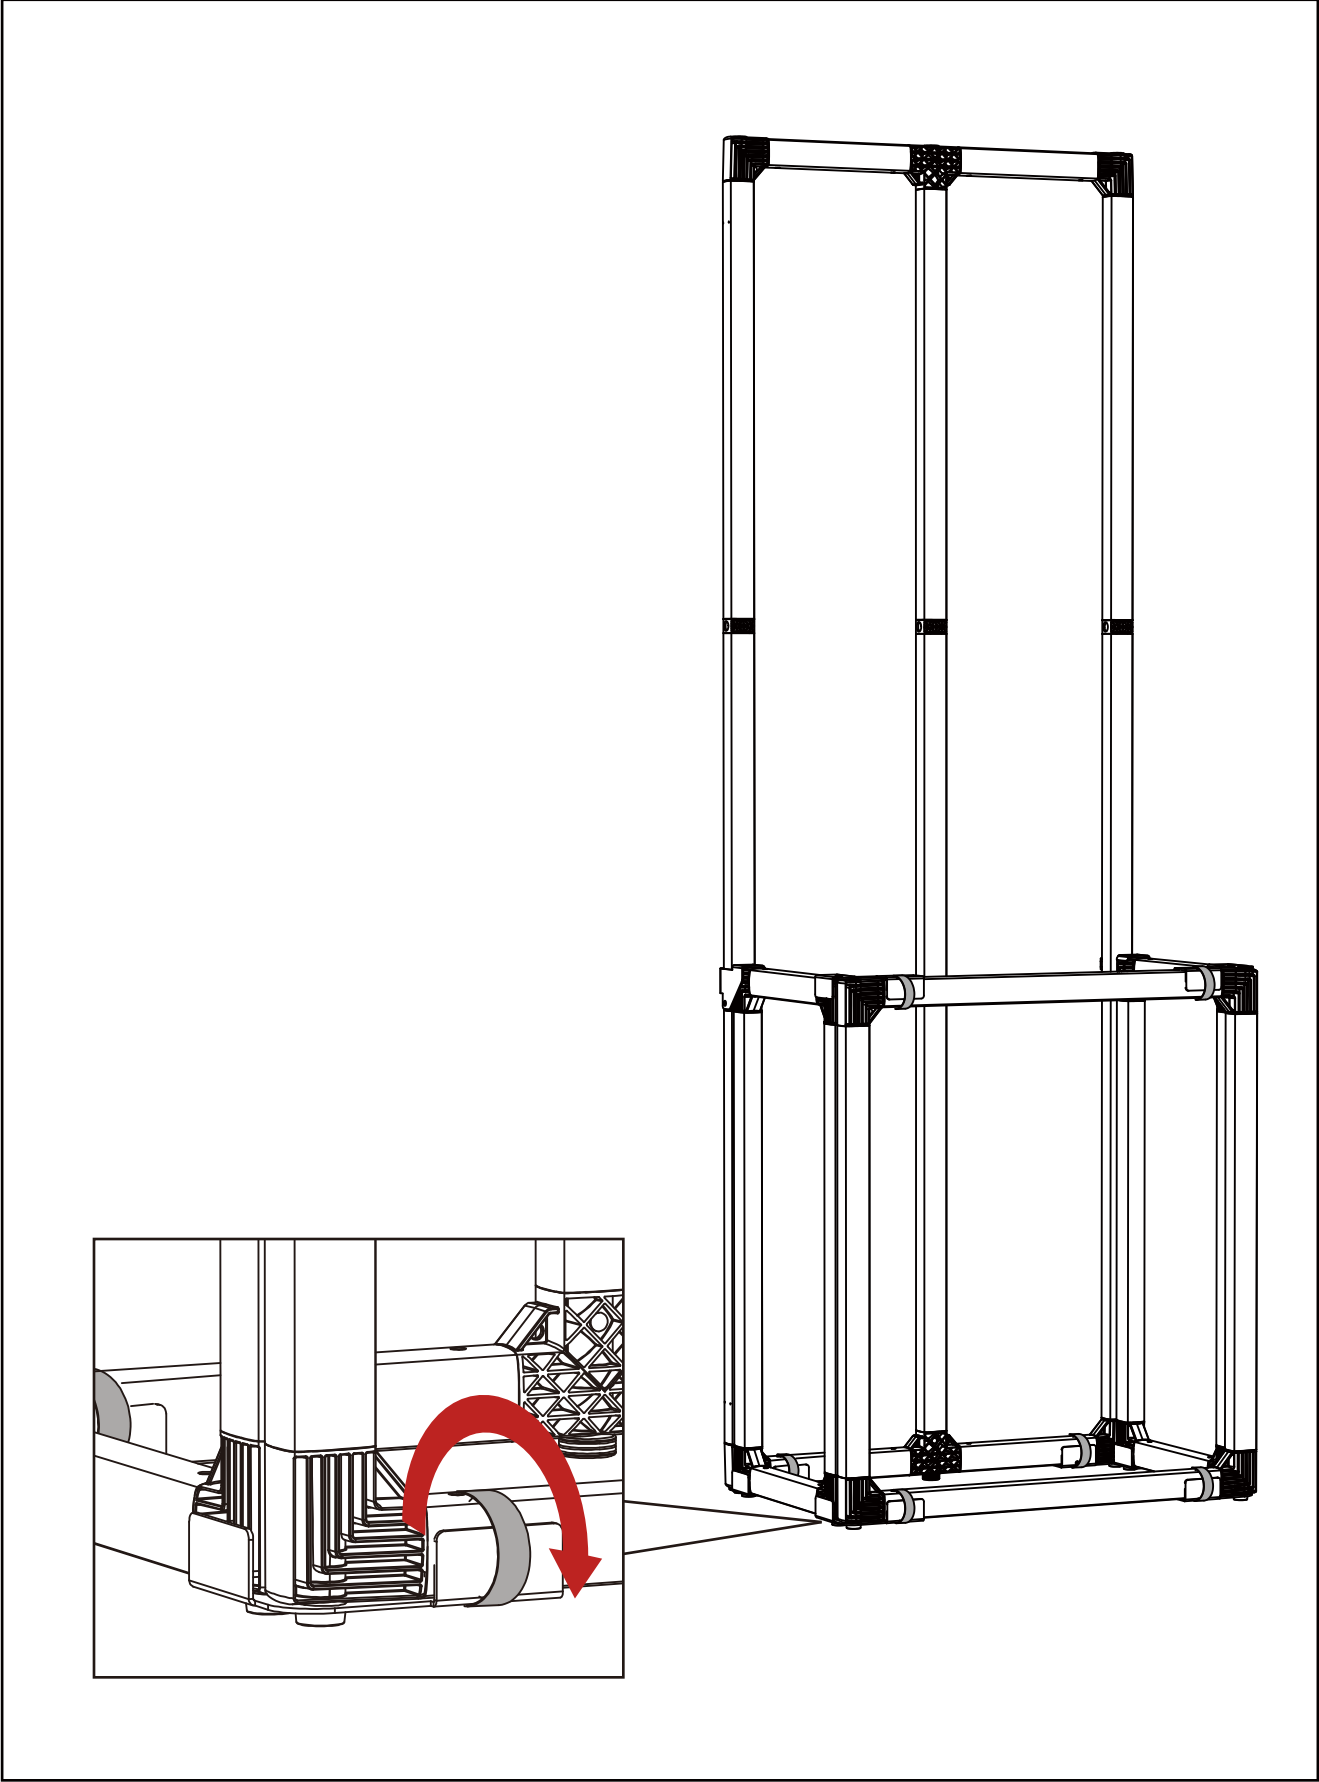

Expand GrandFabric Demo pod with monitor set-up instruction

Backside Frame

Frontside Frame with bracket

Frontside Frame with bracket

1x

1x

1x

1x

Fixed Velcro

Mounting Fabric

Mounting Table top

Mounting Monitor