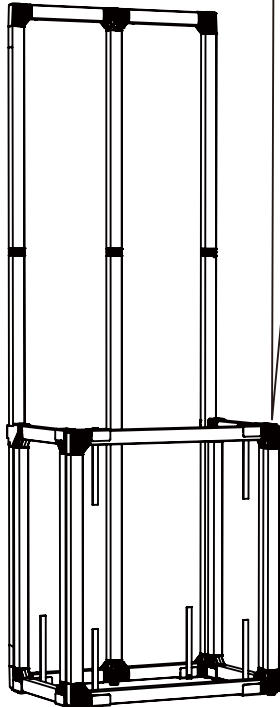

Expand GrandFabric Demo pod with monitor set-up instruction

Backside Frame

Frontside Frame with bracket

Frontside Frame with bracket

1x

1x

1x

1x

Fixed Velcro

Mounting Fabric

Mounting Table top

Mounting Monitor