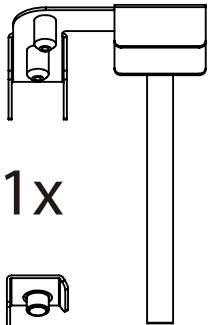

Expand GrandFabric Demo pod with monitor set-up instruction

Backside Frame

Frontside Frame with bracket

Frontside Frame with bracket

1x

1x

1x

1x

Fixed Velcro

Mounting Fabric

Mounting Table top

Mounting Monitor