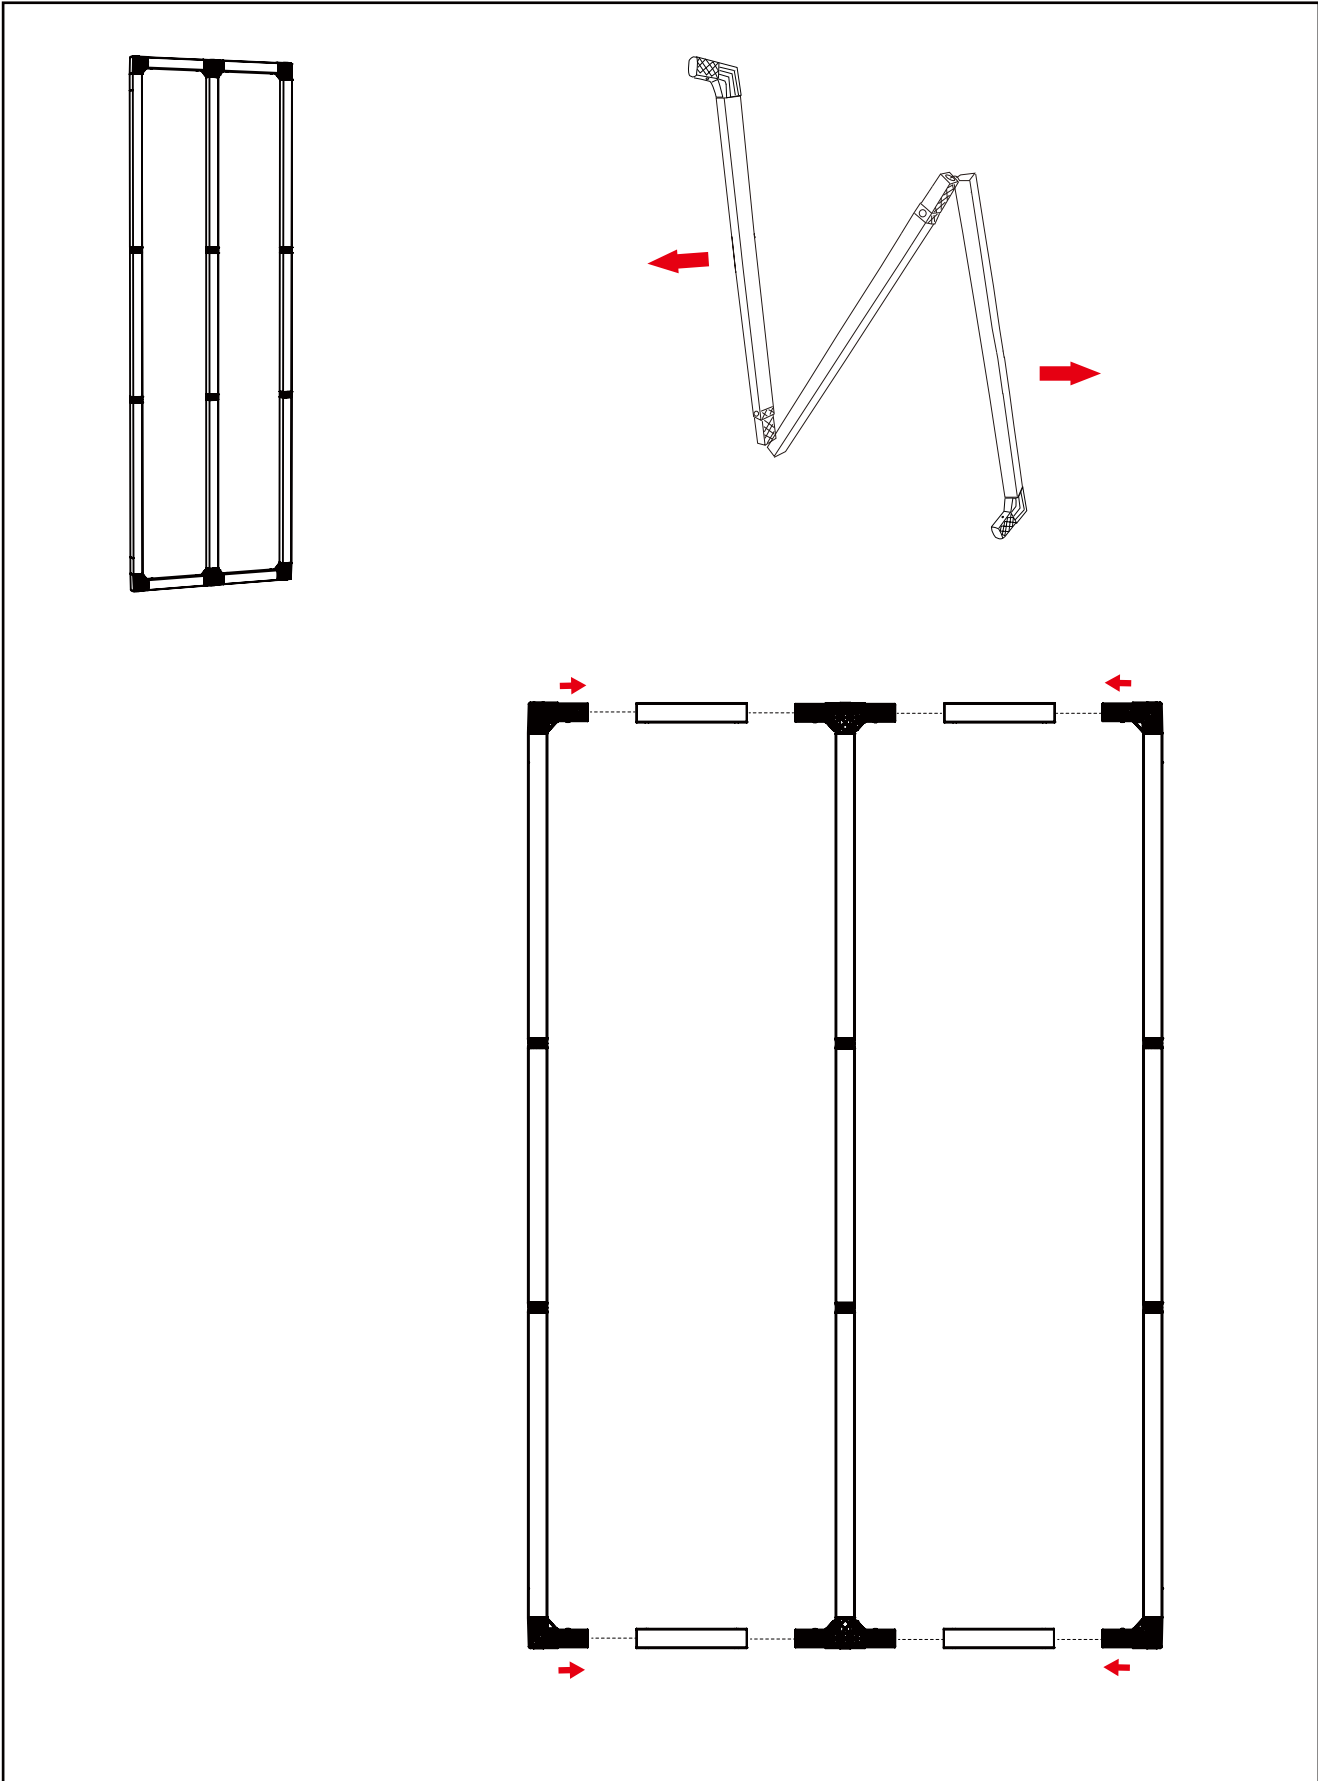

Expand GrandFabric Demo pod with monitor set-up instruction

Backside Frame

Frontside Frame with bracket

Frontside Frame with bracket

1x

1x

1x

1x

Fixed Velcro

Mounting Fabric

Mounting Table top

Mounting Monitor