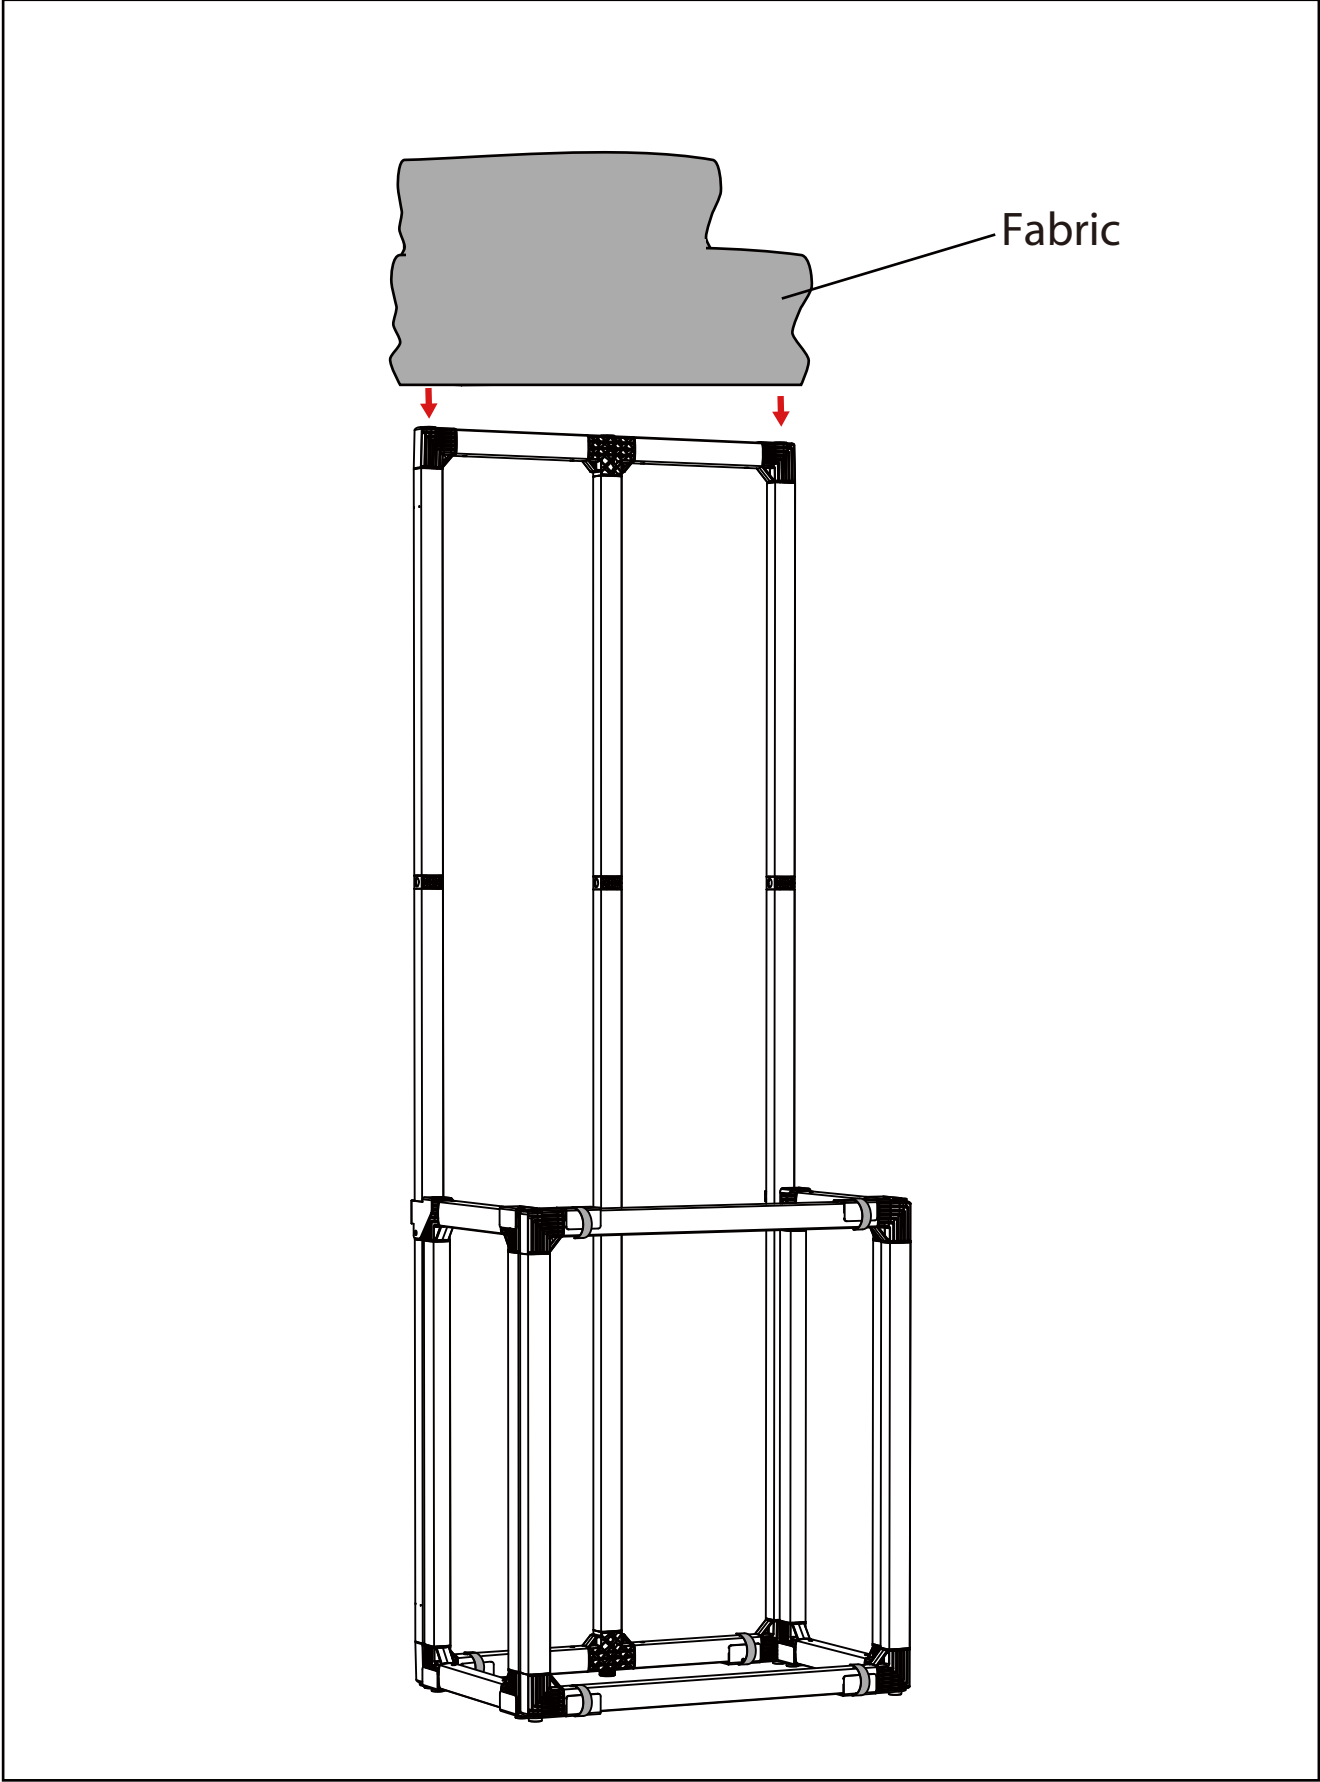

Expand GrandFabric Demo pod with monitor set-up instruction

Backside Frame

Frontside Frame with bracket

Frontside Frame with bracket

1x

1x

1x

1x

Fixed Velcro

Mounting Fabric

Mounting Table top

Mounting Monitor