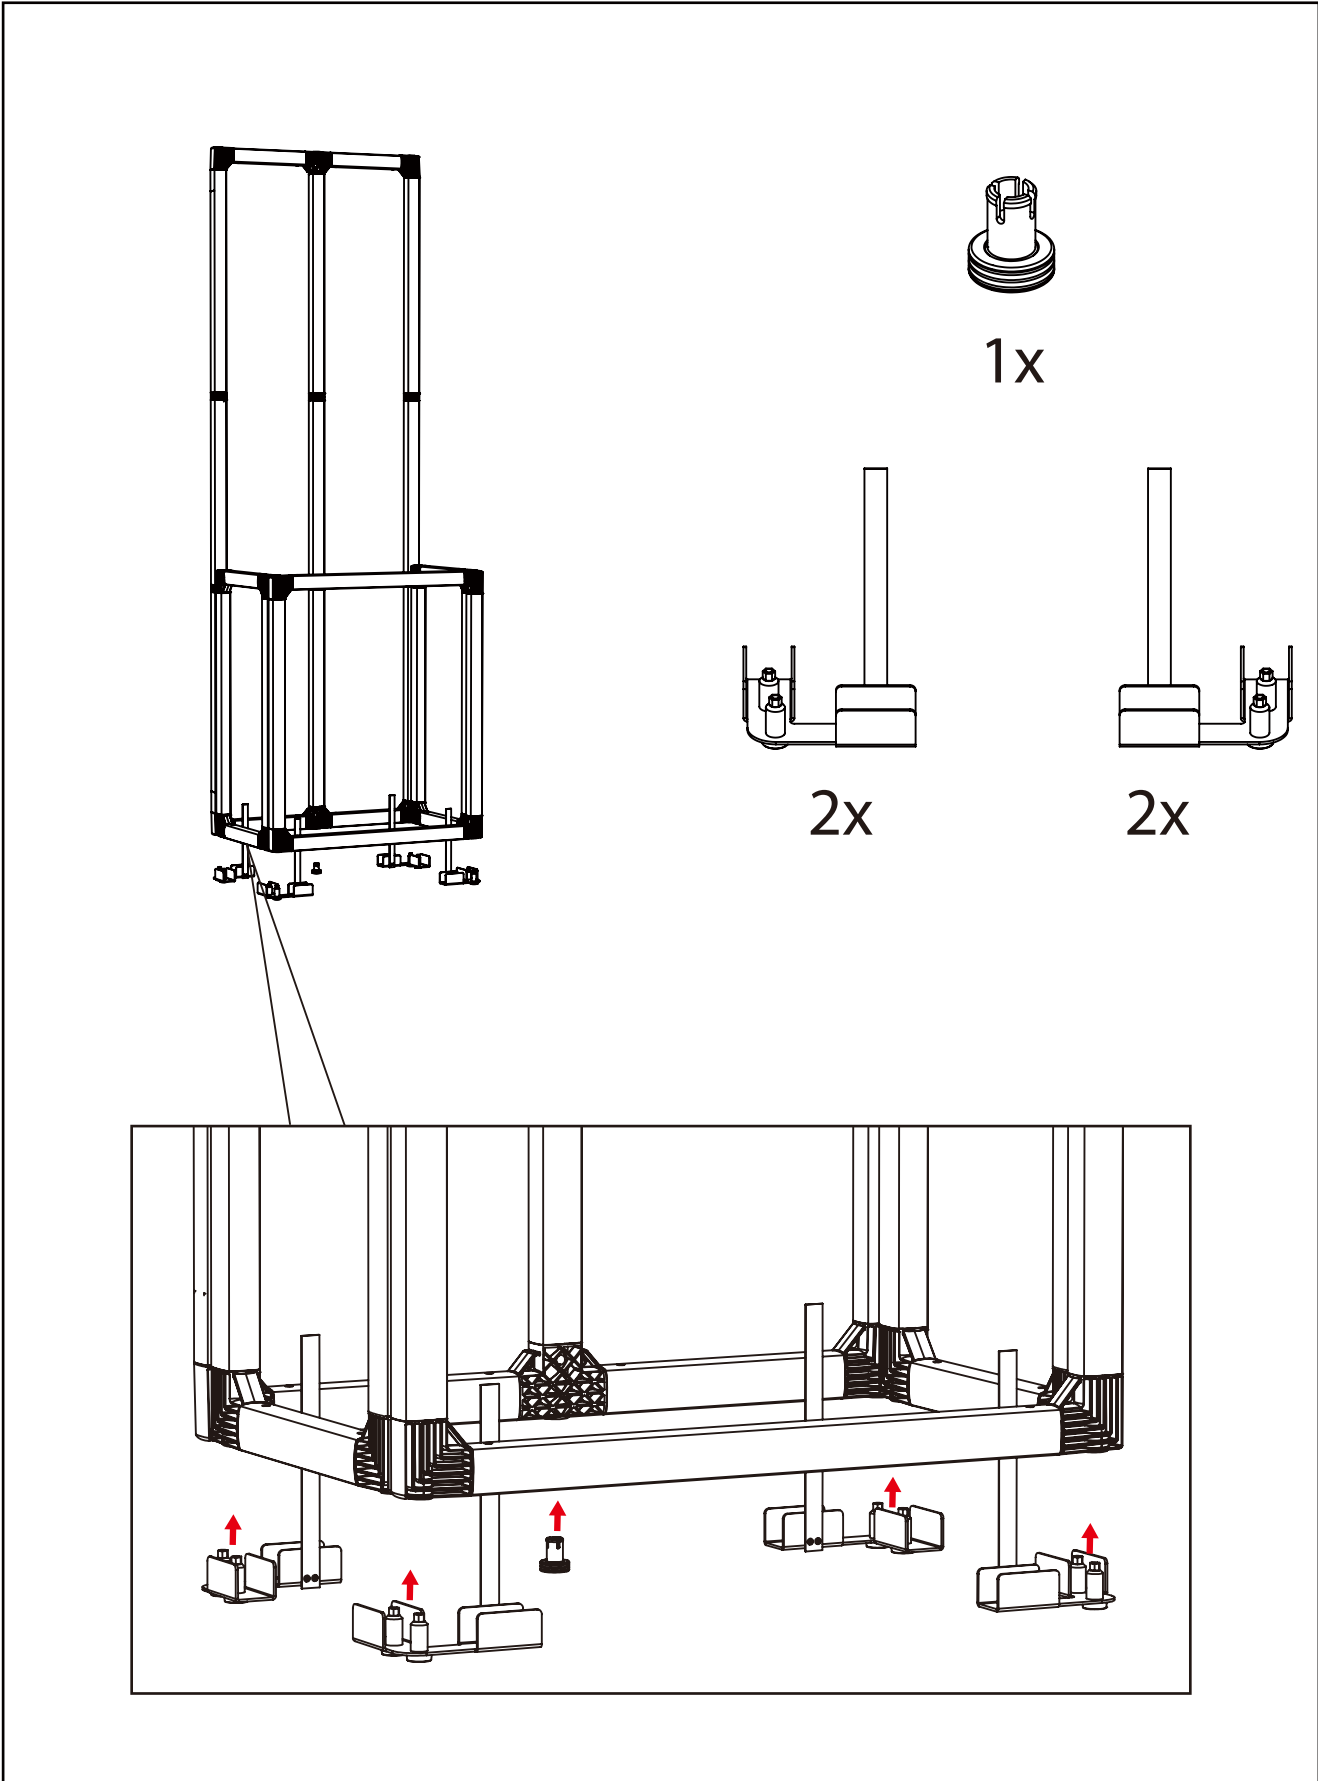

Expand GrandFabric Demo pod with monitor set-up instruction

Backside Frame

Frontside Frame with bracket

Frontside Frame with bracket

1x

1x

1x

1x

Fixed Velcro

Mounting Fabric

Mounting Table top

Mounting Monitor