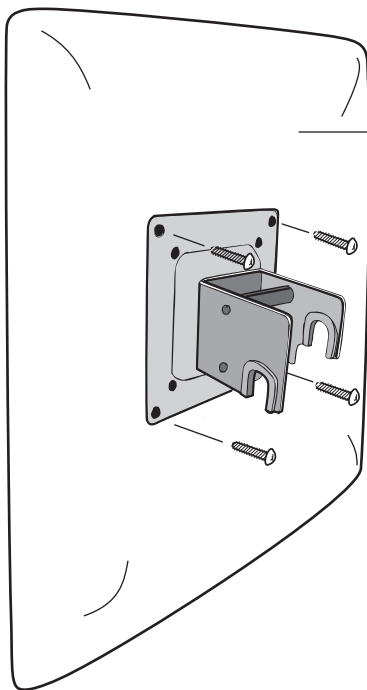

Monitor - Expand MediaWall

Monitor maximum weight:

Sizes 4x3 and 5x3: 5 kg

Sizes 1x3, 2x3 & 3x3: 5 kg with stabilizing feet for the pop-up or 2 kg without stabilizing feet

Back of Monitor

Mount adapter plate to monitor

VESA standards: 75-200mm

Hook on hub