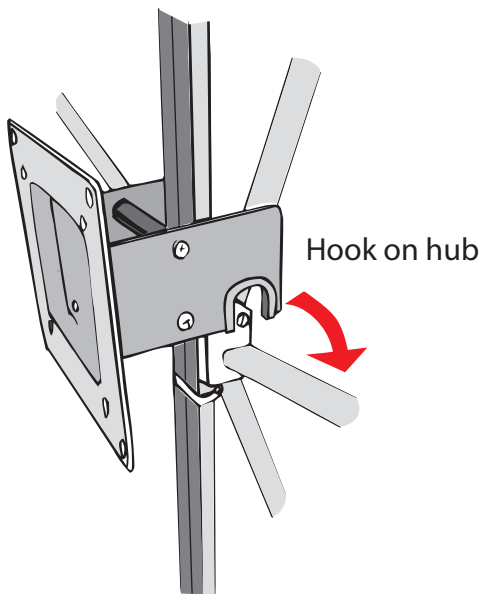

Monitor - Expand MediaWall

Monitor maximum weight:

Sizes 4x3 and 5x3: 5 kg

Sizes 1x3, 2x3 & 3x3: 5 kg with stabilizing feet for the pop-up or 2 kg without stabilizing feet

Back of Monitor

Mount adapter plate to monitor

VESA standards: 75-200mm

Hook on hub